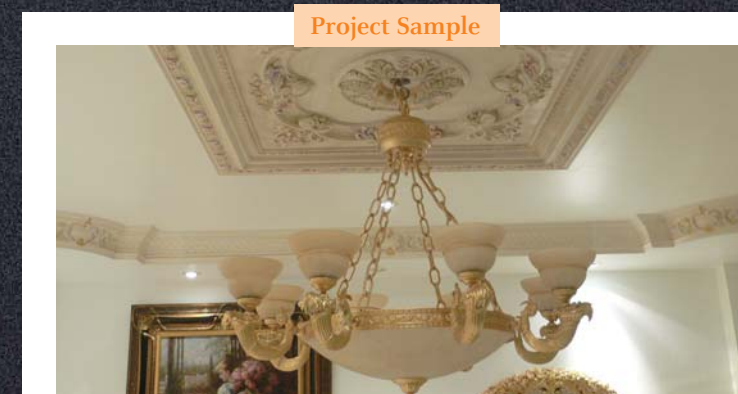

**A-FB13** L1880 X W170mm

**A-FB16** L1980 X W110mm

**A-FB14** L1240 X W155mm

**A-BL12** L2410 X W110mm

**A-FB17** L2120 X W130mm

**A-FB12** L2110 X W110mm

**A-FB21** L2120 X W110mm

introducing the new colour effect "Antique Ivory Collection"