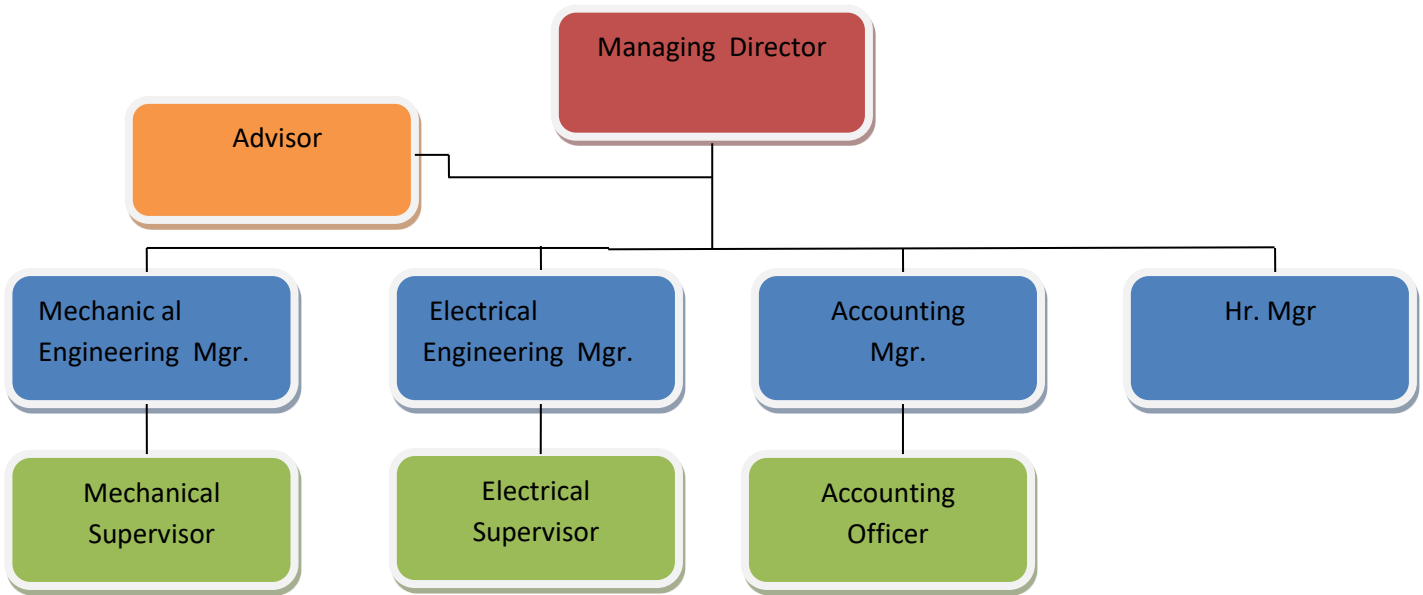

R.F Products Co.,Ltd. Started Business since year 2008 .

Products Of Fire Fighting System.

Customer Area On Eastern Of Thailand Industrial Park and Factory in

Thailand Country.

**Main Office :** 88/86 m.3 T.Surasak A.Sriracha Chonburi

### Organization