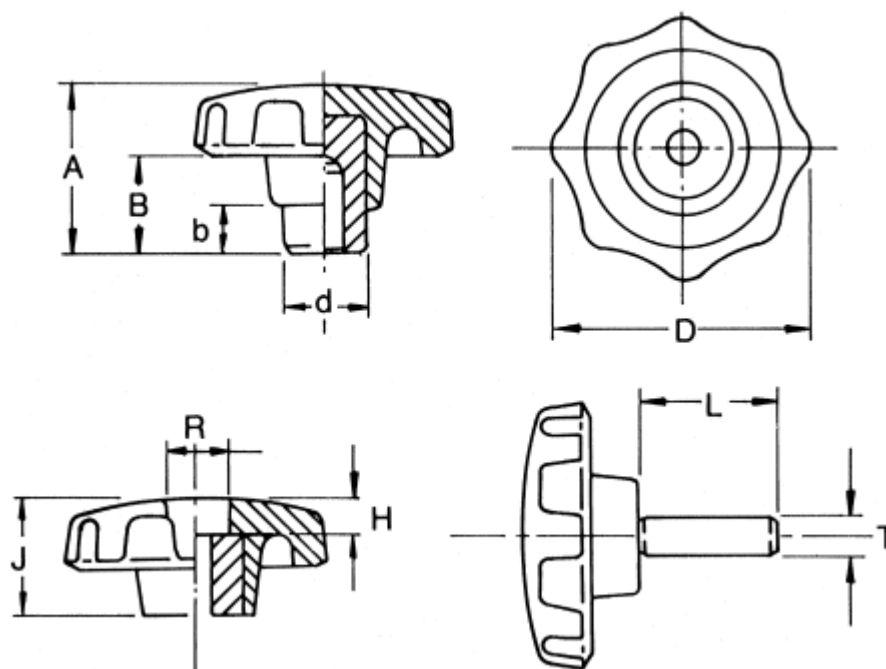

ENGLISH

Datasheet

Stock No: 686-115

RS Pro Black Duroplast Knob, M8 x 20

Standards
BS771

Product Details

Phenolic Star Wheels

Black gloss star knobs made from phenolic, available with zinc plated male studs, brass threaded insert or through hole type with brass insert. Resistant to most industrial chemicals and ultra-violet. -30°C to + 140°C working range.

Specifications:

Thread	M8 x 20
Thread Diameter	M8
Thread Length	20mm
Knob Shape	Multiple Lobes
Mounting Type	Threaded Stud
Knob Diameter	44mm
Body Material	Duroplast
Insert Material	Steel
Colour	Black

Dimensions:

Dimensions (mm)					
T x L	Type/Insert	D	A	d1	B
M6 x 15	Male/Steel	32	27	12	17
M6 x 30	Male/Steel	32	27	12	17
M8 x 20	Male/Steel	44	29	14	16
M8 x 30	Male/Steel	44	29	14	16
M10 x 20	Male/Steel	57	38	19	22
M10 x 30	Male/Steel	57	38	19	22
M5 x 7.5	Female/Brass	32	27	12	17
M6 x 9	Female/Brass	32	27	12	17
M8 x 12	Female/Brass	44	29	14	16
M10 x 15	Female/Brass	44	29	14	16
M6 x 9	Through/Brass	32	27	12	17