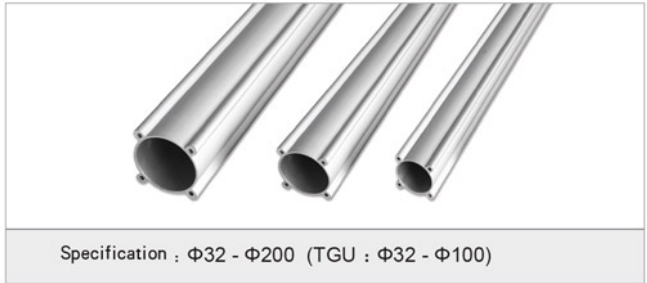

Accessories for cylinder

45 Piston rod

304 Stainless steel Piston rod

TGC/TGG Bore

TGU/TGI Bore

TGD Bore

TGN Bore

TGL/TGA Bore

TGC/TGI Tie rod