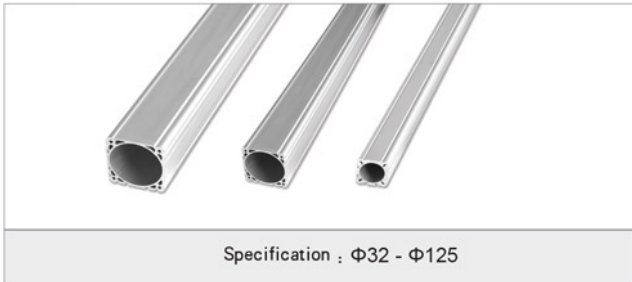

Accessories for cylinder

45 Piston rod

304 Stainless steel Piston rod

TGC/TGG Bore

TGU/TGI Bore

TGD Bore

TGN Bore

TGL/TGA Bore

TGC/TGI Tie rod