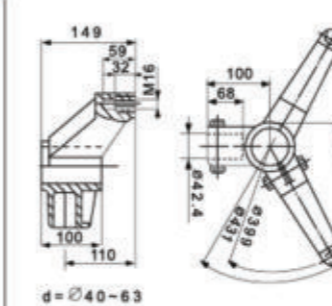

articulated feet

BK-H738

articulated feet

BK-H739

articulated feet

BK-H740

articulated feet

clamps

L Stainless steel bracket

Short adjustment head set

clamps

L Stainless steel bracket

Long adjustment head set

clamps

clamps

L Stainless steel bracket

Metal fixed head set
L=43.3

clamps

clamps

L Stainless steel bracket

Metal fixed head set
L=75

clamps

deep tray supports

Stainless steel bracket adjustment set