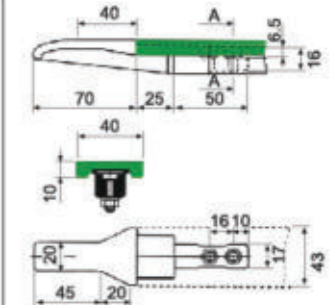

articulated feet

BK-H738

articulated feet

BK-H739

articulated feet

BK-H740

articulated feet

clamps

L Stainless steel bracket

Short adjustment head set

clamps

L Stainless steel bracket

Long adjustment head set

clamps

clamps

L Stainless steel bracket

Metal fixed head set
L=43.3

clamps

clamps

L Stainless steel bracket

Metal fixed head set
L=75

clamps

deep tray supports

Stainless steel bracket adjustment set