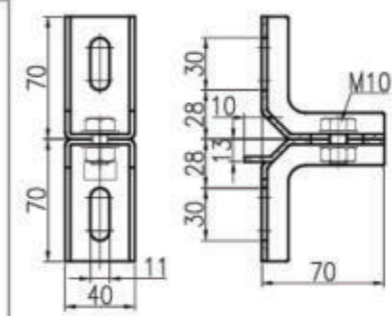

L Stainless steel bracket

Short adjustment head set

clamps

L Stainless steel bracket

Long adjustment head set

clamps

clamps

L Stainless steel bracket

Metal fixed head set
L=43.3

clamps

clamps

L Stainless steel bracket

Metal fixed head set
L=75

clamps

deep tray supports

Stainless steel bracket adjustment set