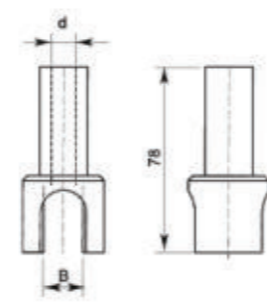

articulated feet

BK-H738

articulated feet

BK-H739

articulated feet

BK-H740

articulated feet

clamps

L Stainless steel bracket

Short adjustment head set

clamps

L Stainless steel bracket

Long adjustment head set

clamps

clamps

L Stainless steel bracket

Metal fixed head set
L=43.3

clamps

clamps

L Stainless steel bracket

Metal fixed head set
L=75

clamps

deep tray supports

Stainless steel bracket adjustment set