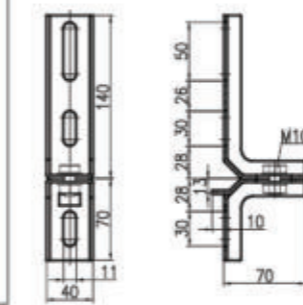

Metal fixed head set
L=43.3

clamps

clamps

L Stainless steel bracket

Metal fixed head set
L=75

clamps

deep tray supports

Stainless steel bracket adjustment set