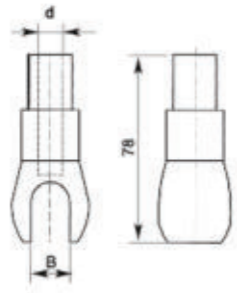

articulated feet

BK-H738

articulated feet

BK-H739

articulated feet

BK-H740

articulated feet

clamps

L Stainless steel bracket

Short adjustment head set

clamps

L Stainless steel bracket

Long adjustment head set

clamps

clamps

L Stainless steel bracket

Metal fixed head set
L=43.3

clamps

clamps

L Stainless steel bracket

Metal fixed head set
L=75

clamps

deep tray supports

Stainless steel bracket adjustment set