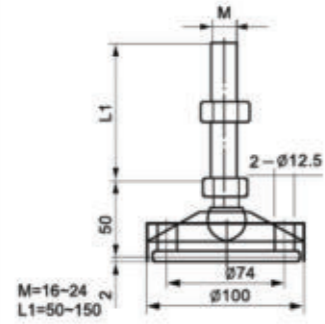

articulated feet

BK-H738

articulated feet

BK-H739

articulated feet

BK-H740

articulated feet

clamps

L Stainless steel bracket

Short adjustment head set

clamps

L Stainless steel bracket

Long adjustment head set

clamps

clamps

L Stainless steel bracket

Metal fixed head set
L=43.3

clamps

clamps

L Stainless steel bracket

Metal fixed head set
L=75

clamps

deep tray supports

Stainless steel bracket adjustment set