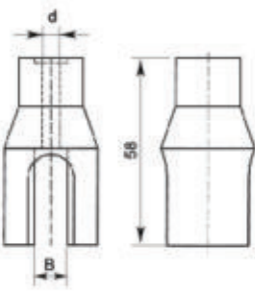

L Stainless steel bracket

Short adjustment head set

clamps

L Stainless steel bracket

Long adjustment head set

clamps

clamps

L Stainless steel bracket

Metal fixed head set
L=43.3

clamps

clamps

L Stainless steel bracket

Metal fixed head set
L=75

clamps

deep tray supports

Stainless steel bracket adjustment set