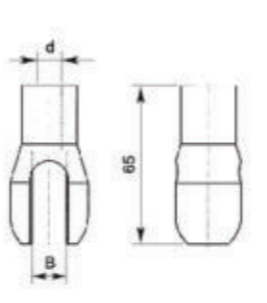

articulated feet

BK-H738

articulated feet

BK-H739

articulated feet

BK-H740

articulated feet

clamps

L Stainless steel bracket

Short adjustment head set

clamps

L Stainless steel bracket

Long adjustment head set

clamps

clamps

L Stainless steel bracket

Metal fixed head set
L=43.3

clamps

clamps

L Stainless steel bracket

Metal fixed head set
L=75

clamps

deep tray supports

Stainless steel bracket adjustment set