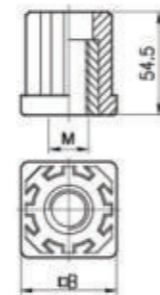

articulated feet

BK-H738

articulated feet

BK-H739

articulated feet

BK-H740

articulated feet

clamps

L Stainless steel bracket

Short adjustment head set

clamps

L Stainless steel bracket

Long adjustment head set

clamps

clamps

L Stainless steel bracket

Metal fixed head set
L=43.3

clamps

clamps

L Stainless steel bracket

Metal fixed head set
L=75

clamps

deep tray supports

Stainless steel bracket adjustment set