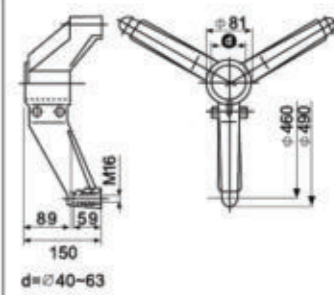

articulated feet

BK-H738

articulated feet

BK-H739

articulated feet

BK-H740

articulated feet

clamps

L Stainless steel bracket

Short adjustment head set

clamps

L Stainless steel bracket

Long adjustment head set

clamps

clamps

L Stainless steel bracket

Metal fixed head set
L=43.3

clamps

clamps

L Stainless steel bracket

Metal fixed head set
L=75

clamps

deep tray supports

Stainless steel bracket adjustment set