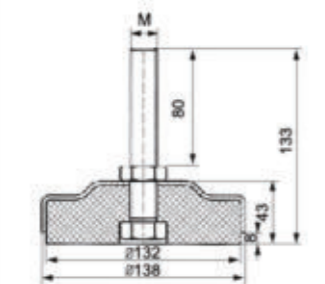

articulated feet

BK-H738

articulated feet

BK-H739

articulated feet

BK-H740

articulated feet

clamps

L Stainless steel bracket

Short adjustment head set

clamps

L Stainless steel bracket

Long adjustment head set

clamps

clamps

L Stainless steel bracket

Metal fixed head set
L=43.3

clamps

clamps

L Stainless steel bracket

Metal fixed head set
L=75

clamps

deep tray supports

Stainless steel bracket adjustment set