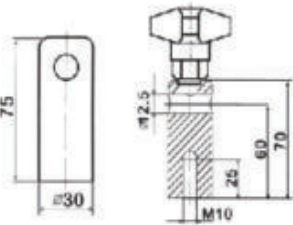

L Stainless steel bracket

Short adjustment head set

clamps

L Stainless steel bracket

Long adjustment head set

clamps

clamps

L Stainless steel bracket

Metal fixed head set
L=43.3

clamps

clamps

L Stainless steel bracket

Metal fixed head set
L=75

clamps

deep tray supports

Stainless steel bracket adjustment set