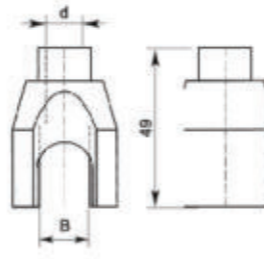

L Stainless steel bracket

Short adjustment head set

clamps

L Stainless steel bracket

Long adjustment head set

clamps

clamps

L Stainless steel bracket

Metal fixed head set
L=43.3

clamps

clamps

L Stainless steel bracket

Metal fixed head set
L=75

clamps

deep tray supports

Stainless steel bracket adjustment set