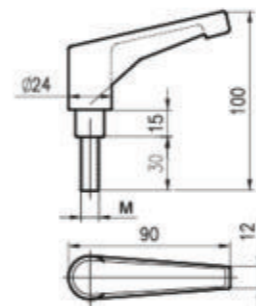

articulated feet

BK-H738

articulated feet

BK-H739

articulated feet

BK-H740

articulated feet

clamps

L Stainless steel bracket

Short adjustment head set

clamps

L Stainless steel bracket

Long adjustment head set

clamps

clamps

L Stainless steel bracket

Metal fixed head set
L=43.3

clamps

clamps

L Stainless steel bracket

Metal fixed head set
L=75

clamps

deep tray supports

Stainless steel bracket adjustment set