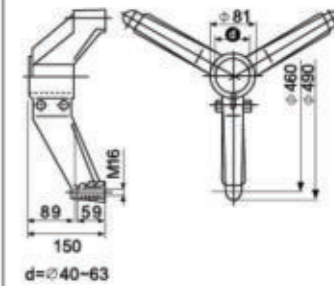

articulated feet

BK-H738

articulated feet

BK-H739

articulated feet

BK-H740

articulated feet

clamps

L Stainless steel bracket

Short adjustment head set

clamps

L Stainless steel bracket

Long adjustment head set

clamps

clamps

L Stainless steel bracket

Metal fixed head set
L=43.3

clamps

clamps

L Stainless steel bracket

Metal fixed head set
L=75

clamps

deep tray supports

Stainless steel bracket adjustment set