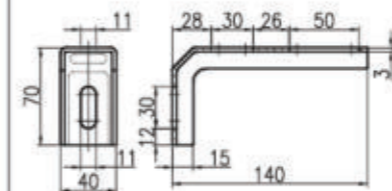

L Stainless steel bracket

Short adjustment head set

clamps

L Stainless steel bracket

Long adjustment head set

clamps

clamps

L Stainless steel bracket

Metal fixed head set
L=43.3

clamps

clamps

L Stainless steel bracket

Metal fixed head set
L=75

clamps

deep tray supports

Stainless steel bracket adjustment set