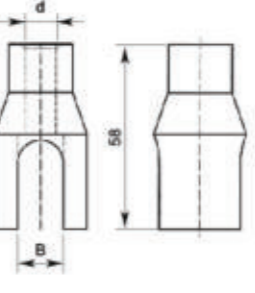

Metal fixed head set
L=43.3

clamps

clamps

L Stainless steel bracket

Metal fixed head set
L=75

clamps

deep tray supports

Stainless steel bracket adjustment set