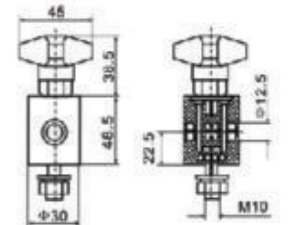

articulated feet

BK-H738

articulated feet

BK-H739

articulated feet

BK-H740

articulated feet

clamps

L Stainless steel bracket

Short adjustment head set

clamps

L Stainless steel bracket

Long adjustment head set

clamps

clamps

L Stainless steel bracket

Metal fixed head set
L=43.3

clamps

clamps

L Stainless steel bracket

Metal fixed head set
L=75

clamps

deep tray supports

Stainless steel bracket adjustment set