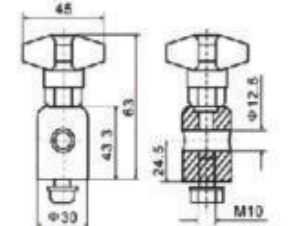

L Stainless steel bracket

Short adjustment head set

clamps

L Stainless steel bracket

Long adjustment head set

clamps

clamps

L Stainless steel bracket

Metal fixed head set
L=43.3

clamps

clamps

L Stainless steel bracket

Metal fixed head set
L=75

clamps

deep tray supports

Stainless steel bracket adjustment set