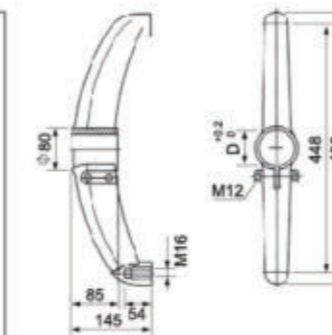

articulated feet

BK-H738

articulated feet

BK-H739

articulated feet

BK-H740

articulated feet

clamps

L Stainless steel bracket

Short adjustment head set

clamps

L Stainless steel bracket

Long adjustment head set

clamps

clamps

L Stainless steel bracket

Metal fixed head set
L=43.3

clamps

clamps

L Stainless steel bracket

Metal fixed head set
L=75

clamps

deep tray supports

Stainless steel bracket adjustment set