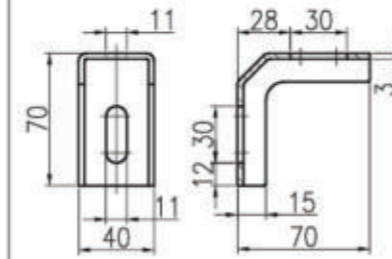

L Stainless steel bracket

Short adjustment head set

clamps

L Stainless steel bracket

Long adjustment head set

clamps

clamps

L Stainless steel bracket

Metal fixed head set
L=43.3

clamps

clamps

L Stainless steel bracket

Metal fixed head set
L=75

clamps

deep tray supports

Stainless steel bracket adjustment set