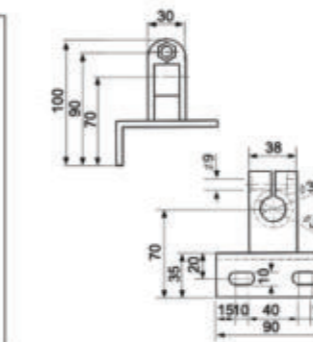

articulated feet

BK-H738

articulated feet

BK-H739

articulated feet

BK-H740

articulated feet

clamps

L Stainless steel bracket

Short adjustment head set

clamps

L Stainless steel bracket

Long adjustment head set

clamps

clamps

L Stainless steel bracket

Metal fixed head set
L=43.3

clamps

clamps

L Stainless steel bracket

Metal fixed head set
L=75

clamps

deep tray supports

Stainless steel bracket adjustment set