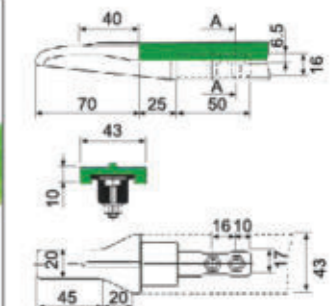

articulated feet

BK-H738

articulated feet

BK-H739

articulated feet

BK-H740

articulated feet

clamps

L Stainless steel bracket

Short adjustment head set

clamps

L Stainless steel bracket

Long adjustment head set

clamps

clamps

L Stainless steel bracket

Metal fixed head set
L=43.3

clamps

clamps

L Stainless steel bracket

Metal fixed head set
L=75

clamps

deep tray supports

Stainless steel bracket adjustment set