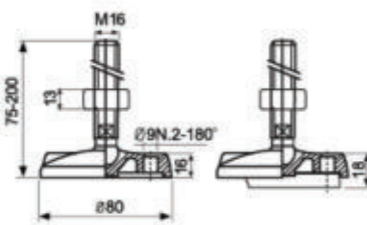

articulated feet

BK-H738

articulated feet

BK-H739

articulated feet

BK-H740

articulated feet

clamps

L Stainless steel bracket

Short adjustment head set

clamps

L Stainless steel bracket

Long adjustment head set

clamps

clamps

L Stainless steel bracket

Metal fixed head set
L=43.3

clamps

clamps

L Stainless steel bracket

Metal fixed head set
L=75

clamps

deep tray supports

Stainless steel bracket adjustment set