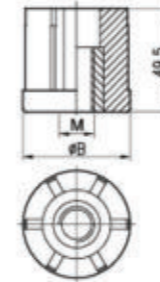

articulated feet

BK-H738

articulated feet

BK-H739

articulated feet

BK-H740

articulated feet

clamps

L Stainless steel bracket

Short adjustment head set

clamps

L Stainless steel bracket

Long adjustment head set

clamps

clamps

L Stainless steel bracket

Metal fixed head set
L=43.3

clamps

clamps

L Stainless steel bracket

Metal fixed head set
L=75

clamps

deep tray supports

Stainless steel bracket adjustment set