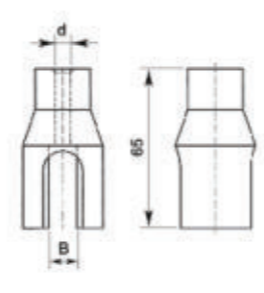

L Stainless steel bracket

Short adjustment head set

clamps

L Stainless steel bracket

Long adjustment head set

clamps

clamps

L Stainless steel bracket

Metal fixed head set
L=43.3

clamps

clamps

L Stainless steel bracket

Metal fixed head set
L=75

clamps

deep tray supports

Stainless steel bracket adjustment set