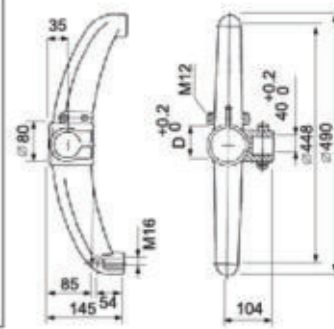

articulated feet

BK-H738

articulated feet

BK-H739

articulated feet

BK-H740

articulated feet

clamps

L Stainless steel bracket

Short adjustment head set

clamps

L Stainless steel bracket

Long adjustment head set

clamps

clamps

L Stainless steel bracket

Metal fixed head set
L=43.3

clamps

clamps

L Stainless steel bracket

Metal fixed head set
L=75

clamps

deep tray supports

Stainless steel bracket adjustment set