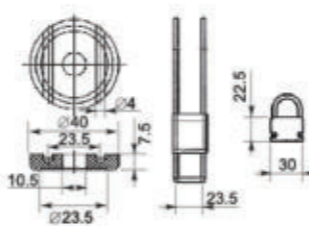

L Stainless steel bracket

Short adjustment head set

clamps

L Stainless steel bracket

Long adjustment head set

clamps

clamps

L Stainless steel bracket

Metal fixed head set
L=43.3

clamps

clamps

L Stainless steel bracket

Metal fixed head set
L=75

clamps

deep tray supports

Stainless steel bracket adjustment set