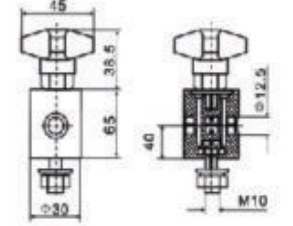

L Stainless steel bracket

Short adjustment head set

clamps

L Stainless steel bracket

Long adjustment head set

clamps

clamps

L Stainless steel bracket

Metal fixed head set
L=43.3

clamps

clamps

L Stainless steel bracket

Metal fixed head set
L=75

clamps

deep tray supports

Stainless steel bracket adjustment set