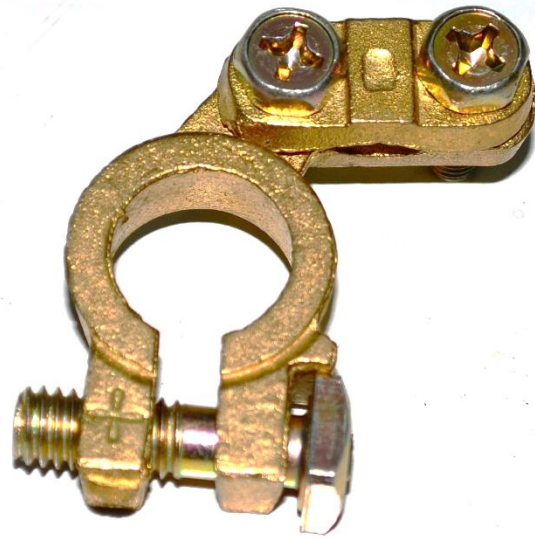

Yellow Zinc Plated Flat Washer

Series 2

Concrete Anchor

Hammer Drive Anchor Bolt

Drop-in Anchor

Double Expansion Anchor

Self Drilling Anchor

SUS 304 Sleeve Anchor Bolt

Chemical Plug

Other Part
Door Hinge

Universal Plate

Series 1

Series 2
Wire Rope
Clip

Grease nipple 45 Degrees

Copper Tube Terminal

Shackles

Chromium Battery Terminal

Grease nipple 90 Degrees

Hose Clamp

Brass Battery Terminal

Pipe Hanger

Series 2

Splitted Pin

Turnbuckle