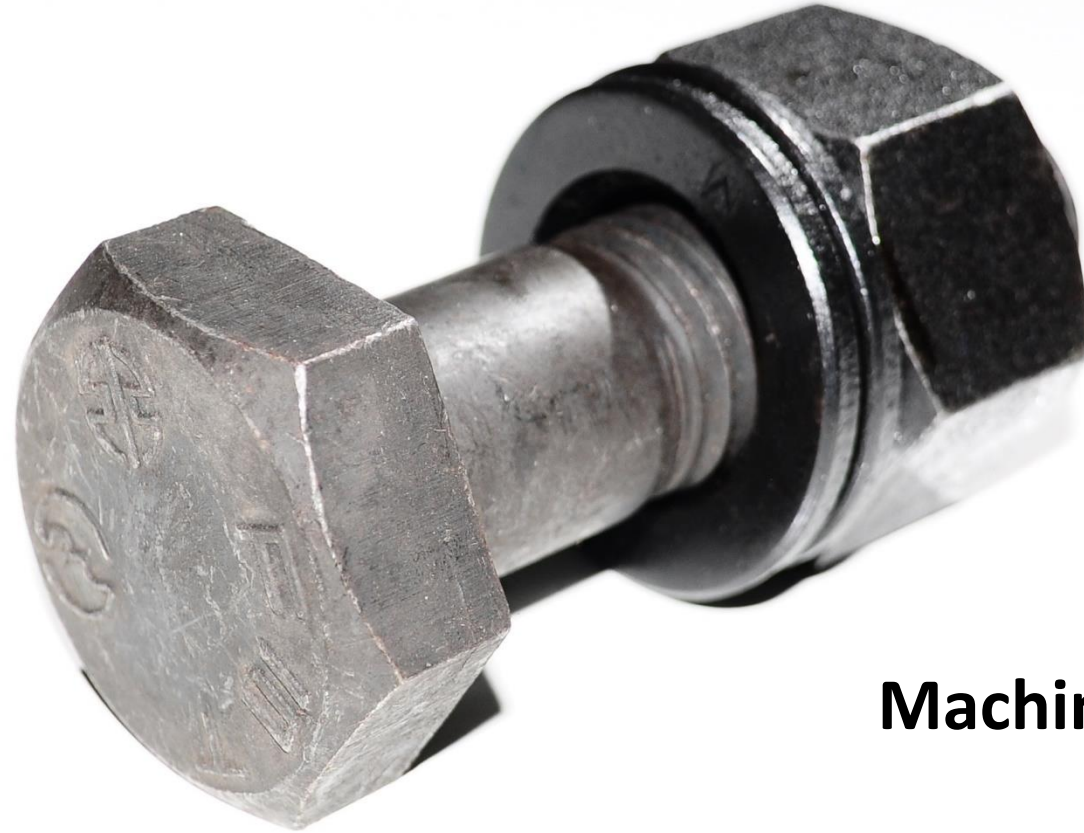

Seeking for the Fasteners

**HIKARI
PRECISION**

**Bolt
Nut
Machine Screw & Tapping
Ring & Washer
Concrete Anchor
Made to order item**

Bolt Series 1

F10T Screw

Socket Set Screw

S10T Screw TC Bolt

U-Bolt

Hex Socket Countersunk Screw

SUS 304 Slotted Countersunk Screw

Tracktor Bolt

Screw

Bolt Series 2

Rice Mill Bolt

Plaw Bolt

Stainless Hex Socket
Cap Screw

Round Head
Square Neck Bolt

A2-SUS304
Stainless Hex
Head Bolt

Bolt Series 3

**A4-SUS316
Stainless Hex
Head Bolt**

Eye Bolt

**Mild Steel
Hex Head Bolt**

Hex Socket Cap Screw

**Yellow Zinc Plated
High Tensile Hex
Head Bolt**