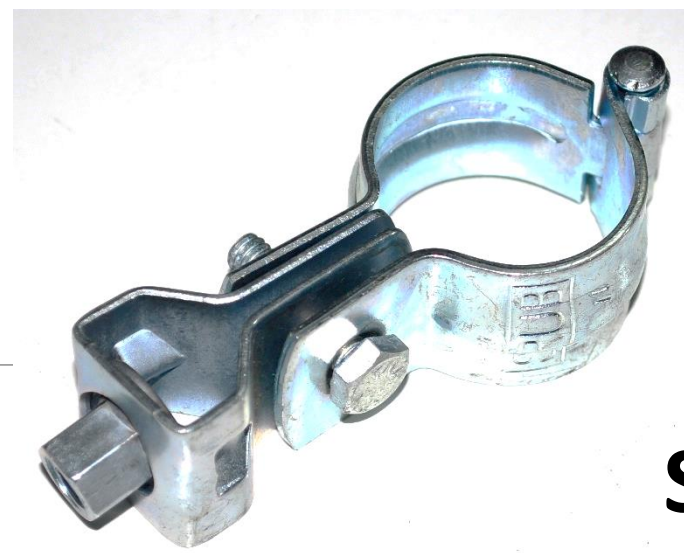

Yellow Zinc Plated Flat Washer

Series 2

Concrete Anchor

Hammer Drive Anchor Bolt

Drop-in Anchor

Double Expansion Anchor

Self Drilling Anchor

SUS 304 Sleeve Anchor Bolt

Chemical Plug

Other Part
Door Hinge

Universal Plate

Series 1

Series 2
Wire Rope
Clip

Grease nipple 45 Degrees

Copper Tube Terminal

Shackles

Chromium Battery Terminal

Grease nipple 90 Degrees

Hose Clamp

Brass Battery Terminal

Pipe Hanger

Series 2

Splitted Pin

Turnbuckle